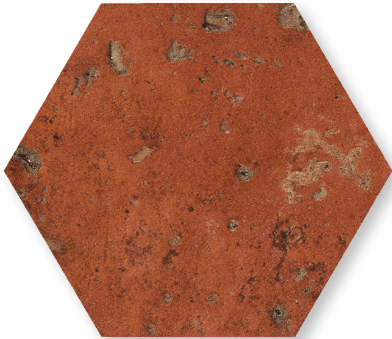

ORIGIN

COLLECTION

Wayne Tile
Company

waynetile.com

ORIGIN

STOCK SIZES

6"x7" Hexagon

AVAILABLE COLORS

Cotto Dorato

Giallo Umbria

Rosso Siena

Cotto Dorato | 4"x4"

Giallo Umbria | 4"x8"

Rosso Siena | 6"x7" Hexagon

ORIGIN

TECHNICAL CHARACTERISTICS